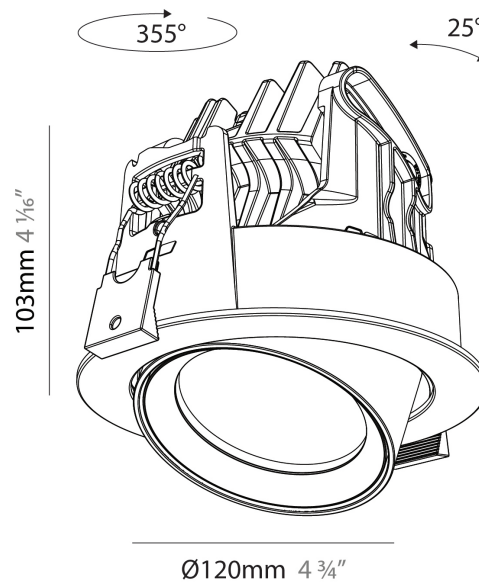

GENERAL

Series: Centriq
Subseries: Centriq Round Adjustable
Brand: Prolicht
Division: Architectural
Mounting Type: Recessed
Mounting Location: Ceiling
Subcategory: Spots

PHYSICAL

Shape: Cylinder
Diameter (mm): 120
Diameter (in): 4 ¾
Height (mm): 105
Height (in): 4 ¼
Min. Recessing Depth (mm): 120
Min. Recessing Depth (in): 4 ¾
Light Distribution: Adjustable / Direct
Weight (kg): 0.649
Diffuser: Lens Pack - No Lens / Opal / Linear Spread Lens / Honeycomb / Spread Lens
Fixture Finish: SSR / BKV / CWI / CRY / HAB / UFT / ITA / RUA / FTG / MYG / LOD / PUS / FRO / FUP / KIA / POP / BLS / SPG / MEY / GOH / GUM / CHC / COM / ABZ / JAG / OBR / MOS / ROR
Fixture Material: Aluminum
Cut-out Measurements: Dia. 112mm / 4 7/16"

ELECTRICAL

Lamp Type: LED (Zhaga Standard)
Input Wattage (W): 20.5
Total Output Wattage (W): 18.1
Dimming: Tri-Mode (Non-Dimming and Phase Dimming (120Vac only) and 0-10V Dimming)
Driver Included: Yes
Driver Location: Recessed Housing
Driver Type: Constant Current - Universal
Driver Class: Class 2
Input Voltage (V): 120 - 277
Constant Current (MA): 500

LED

Color Temperature (°K): 2700 / 3000 / 3500 / 4000
Max. Delivered Lumen (lm): 1432 / 1542 / 1432 / 1636
Nominal Lumen (lm): 1668 / 1797 / 1868 / 1907
CRI: >90 CRI
Lamp Life (hrs): 50000

OPTICAL

Reflector°: 10
Adjustability: Rotational 350°; Tilt 90°

RATINGS AND CERTIFICATIONS

Certified By: Certified for North American Standards
IP rating: IP20